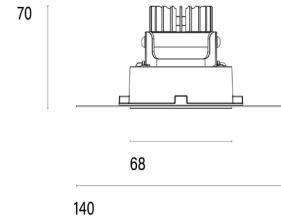

101 06 002304.021

Model

Name	Mono 060 Trimless Type 3
Finish	Structured Black
Area	Indoor

System

Power (Luminaire)	6.8W
Power (System)	8W
Voltage	240V-AC
Optics	Rotationally Symmetrical Direct 40°
Colour Temperature	3000°K
Luminous Flux	680lm
TM30	Rf95 Rg103
CRI	Ra98
Lumen Maintenance	L90 B10 50000hrs
Chromacity	<3 McAdam Step Ellipse
Articulation	Fixed
Cut-Out	Round 85mm x 100mm Depth
Ingress Protection	IP44
Control Device	Remote Fixed Output (Included)
Class	III